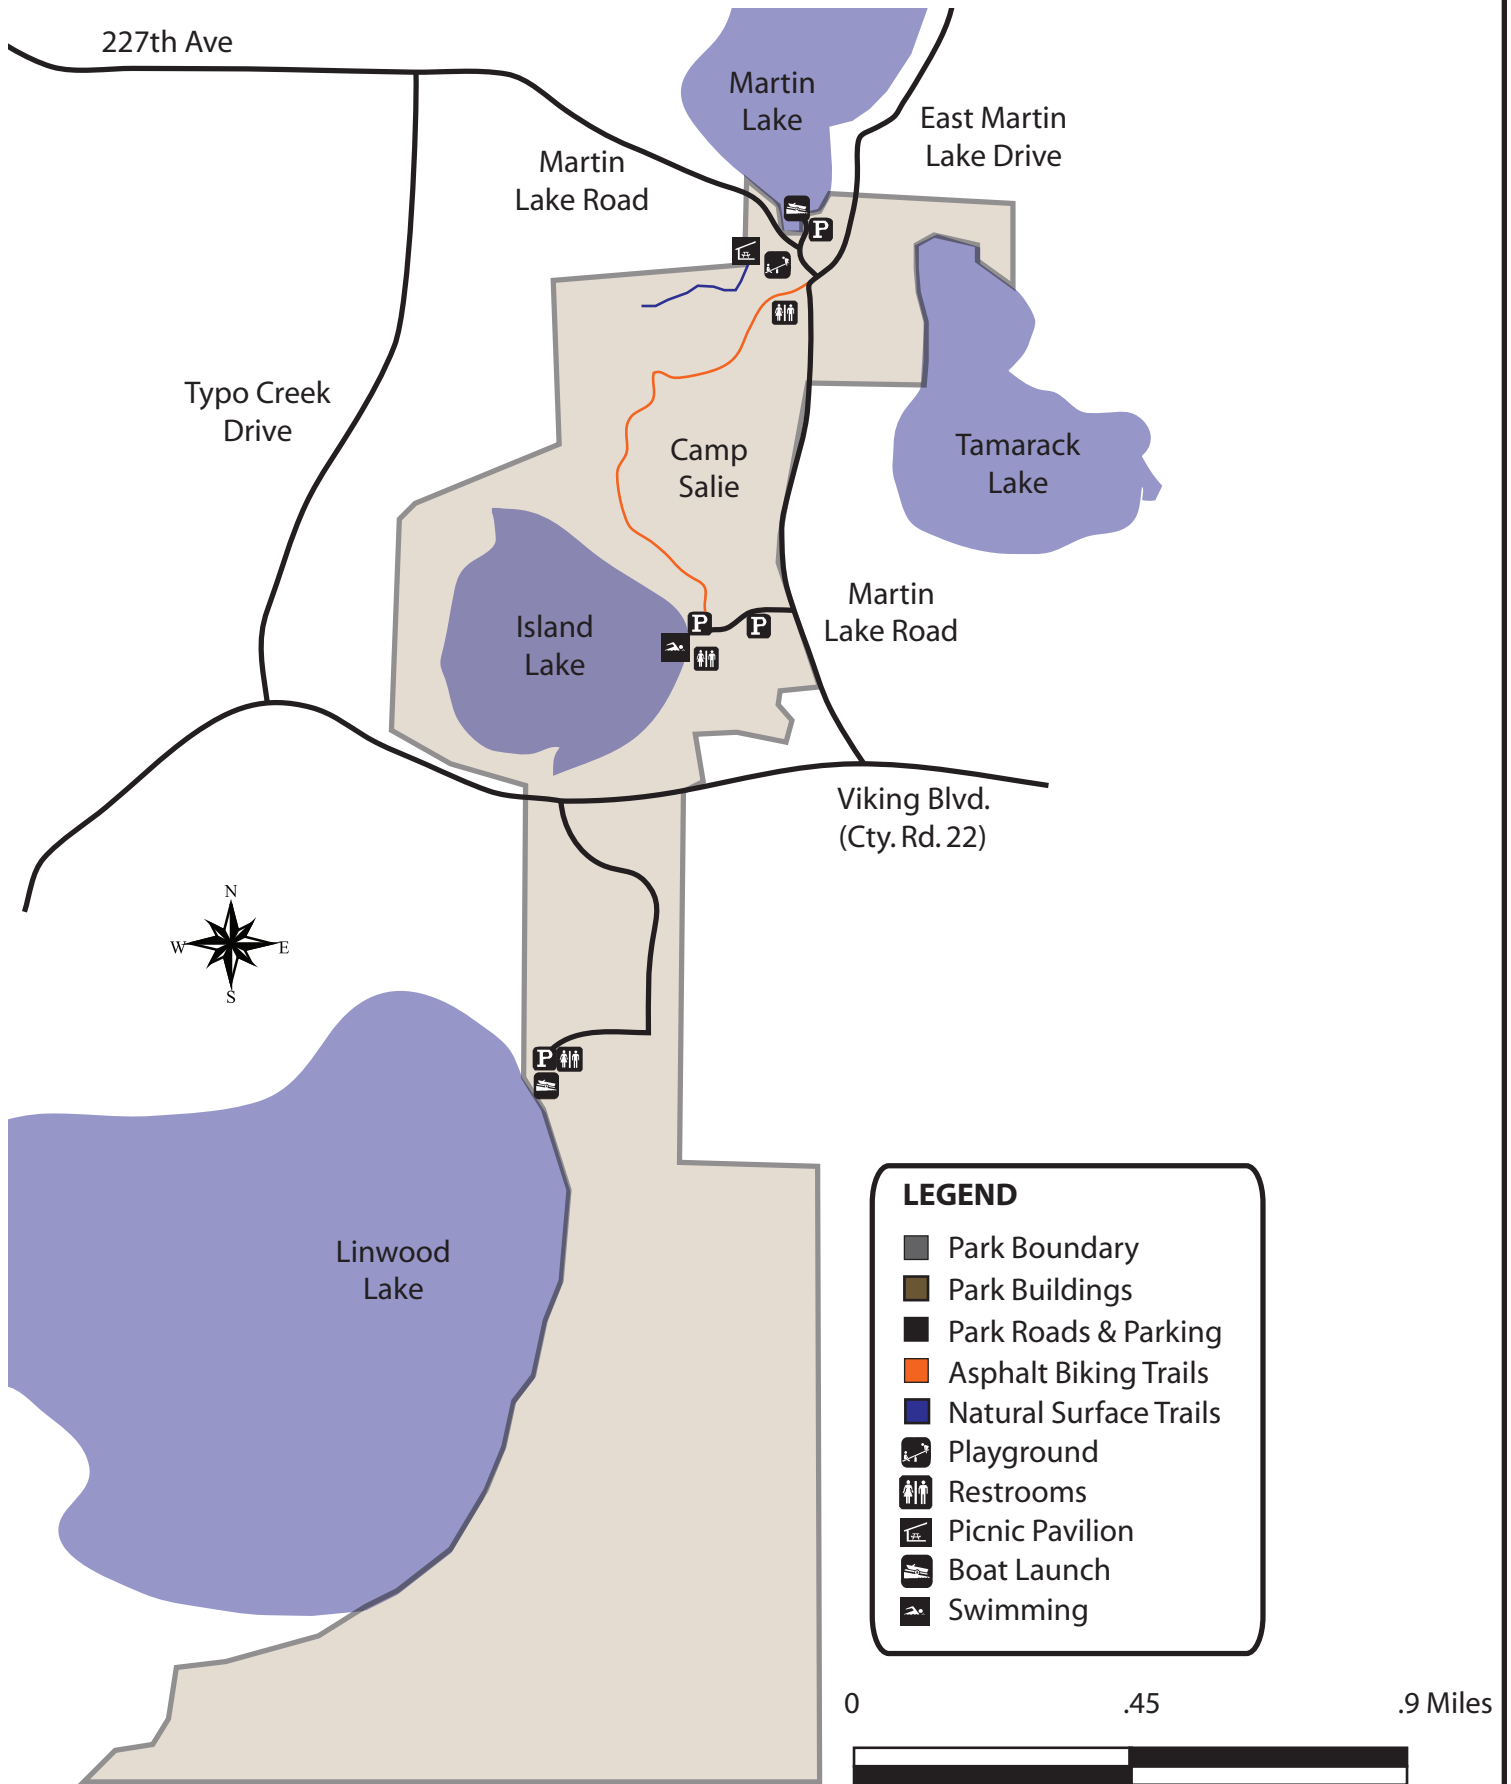

MARTIN-ISLAND-LINWOOD LAKES REGIONAL PARK

227th Ave

Martin Lake Road

East Martin Lake Drive

Typo Creek Drive

Camp Salie

Tamarack Lake

Island Lake

Martin Lake Road

Viking Blvd. (Cty. Rd. 22)

Linwood Lake

LEGEND

- Park Boundary
- Park Buildings
- Park Roads & Parking
- Asphalt Biking Trails
- Natural Surface Trails
- Playground
- Restrooms
- Picnic Pavilion
- Boat Launch
- Swimming

0 .45 .9 Miles